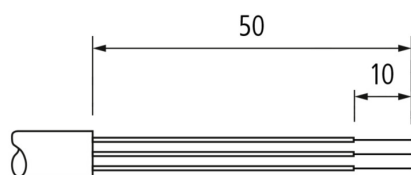

Side B

Technical drawing