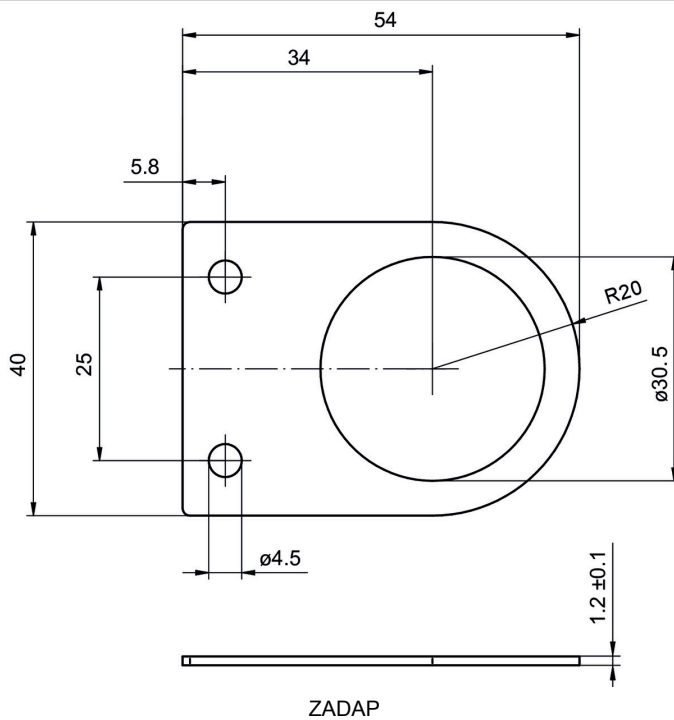

Mounting plate $\varnothing 30$ mm

Article number: 11707700

Overview

- Material: Steel
- Part of an assembly

Dimension drawing

Dimension drawing

Assembly drawing