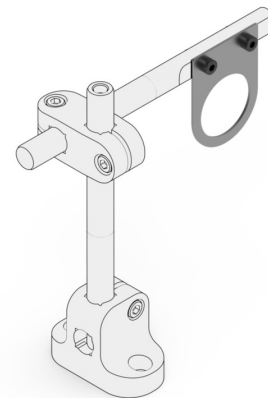

Mounting plate $\varnothing 30$ mm

Article number: 11707700

Overview

- Material: Steel
- Part of an assembly

Dimension drawing

Dimension drawing

Assembly drawing